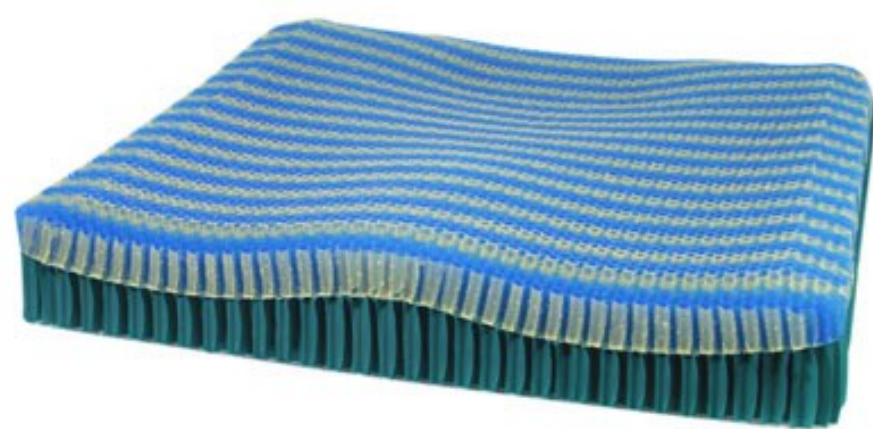

C1 SOUTH

WHEELCHAIR CUSHIONS

FOAM CUSHIONS

EMBRACE ANTI-THRUST

EMBRACE ZERO ELEVATION

MATRIX PS

MATRIX VI

CUSTOM FOAM

NXT KULFIT

NXT BIOFIT

CURVE

CONTOURED XS

SLIMLINE XS

CLASSIC XS

PAEDIATRIC CONTOURED

HONEYCOMB CUSHIONS

SPORT

SILVER

CLASSIC BARIATRIC

AIR CUSHIONS

STARLOCK 2" & 4"

STARLOCK BARIATRIC

CXR

GALAXY