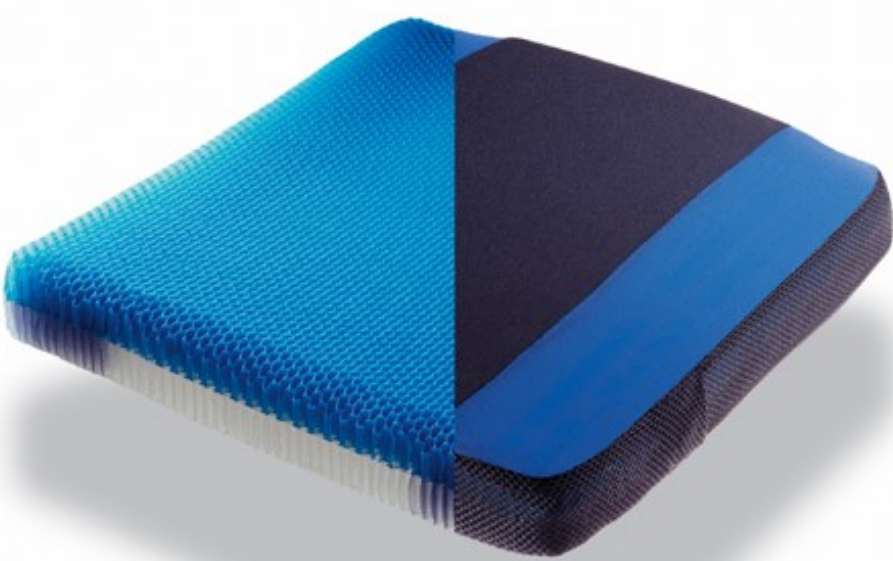

C1 SOUTH

WHEELCHAIR CUSHIONS

FOAM CUSHIONS

EMBRACE ANTI-THRUST

EMBRACE ZERO ELEVATION

MATRIX PS

MATRIX VI

CUSTOM FOAM

NXT KULFIT

NXT BIOFIT

CURVE

CONTOURED XS

SLIMLINE XS

CLASSIC XS

PAEDIATRIC CONTOURED

HONEYCOMB CUSHIONS

SPORT

SILVER

CLASSIC BARIATRIC

AIR CUSHIONS

STARLOCK 2" & 4"

STARLOCK BARIATRIC

CXR

GALAXY